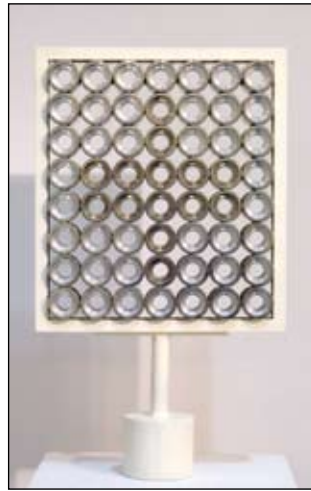

selected artworks by
Kon Heyer

3Dx5 STRICTLY SCULPTURAL

(left)
Cat No. 22
"Tops"
mixed media
120cmW x 160cmH
\$2,500

(right)
Cat No. 23
"Kon-Tained"
metal & wood
40cmW x 60cmH
\$1,000

(right)
Cat No. 24
"SBS"
metal & wood
120cmW x 260cmH
\$3,000

(left)
Cat No. 25
"Subterranean"
wood & metal
90cmW x 160cmH
\$3,500

(below)
Cat No. 26
"Stand Alone"
wood & metal
80cmW x 200cmH
\$2,000

(below)
Cat No. 27
"Constellation"
metal
240cmW x 190cmH
\$6,000