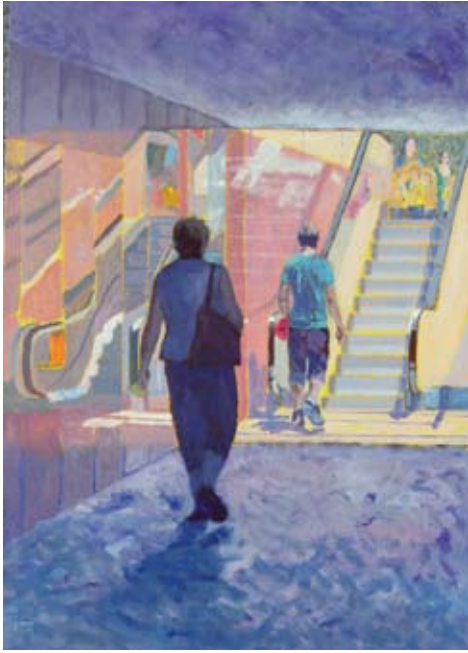

selected images by Philippa Robert
 'NEW WORKS BY PHILIPPA ROBERT' 20 March - 19 April 2009

Cat No. 33
 "Into the light - Circular Quay, Sydney"
 acrylic on canvas
 46cmW x 60cmH
 \$450

Cat No. 34
 "Where did I park? - Marion Shopping Centre, SA"
 acrylic on canvas
 30cmW x 60cmH
 \$300

Cat No. 59
 "Among my souvenirs - New York City"
 acrylic on canvas
 51cmW x 76cmH
 \$550

(left)
 Cat No. 36
 "House of mystery - Brighton, SA"
 acrylic on canvas
 45cmW x 45cmH
 \$300

(right)
 Cat No. 63
 "Rooftop Sculpture -
 Metropolitan Museum of Art, NYC"
 acrylic on canvas
 100cmW x 75cmH
 \$550